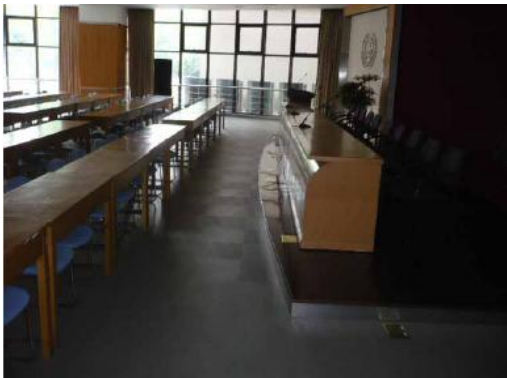

Haoran Hi-Tech Building

Xuhui Campus

Entrance of the building

Lobby

Room 102

Room 102

Near the subway

Near the subway (daytime)